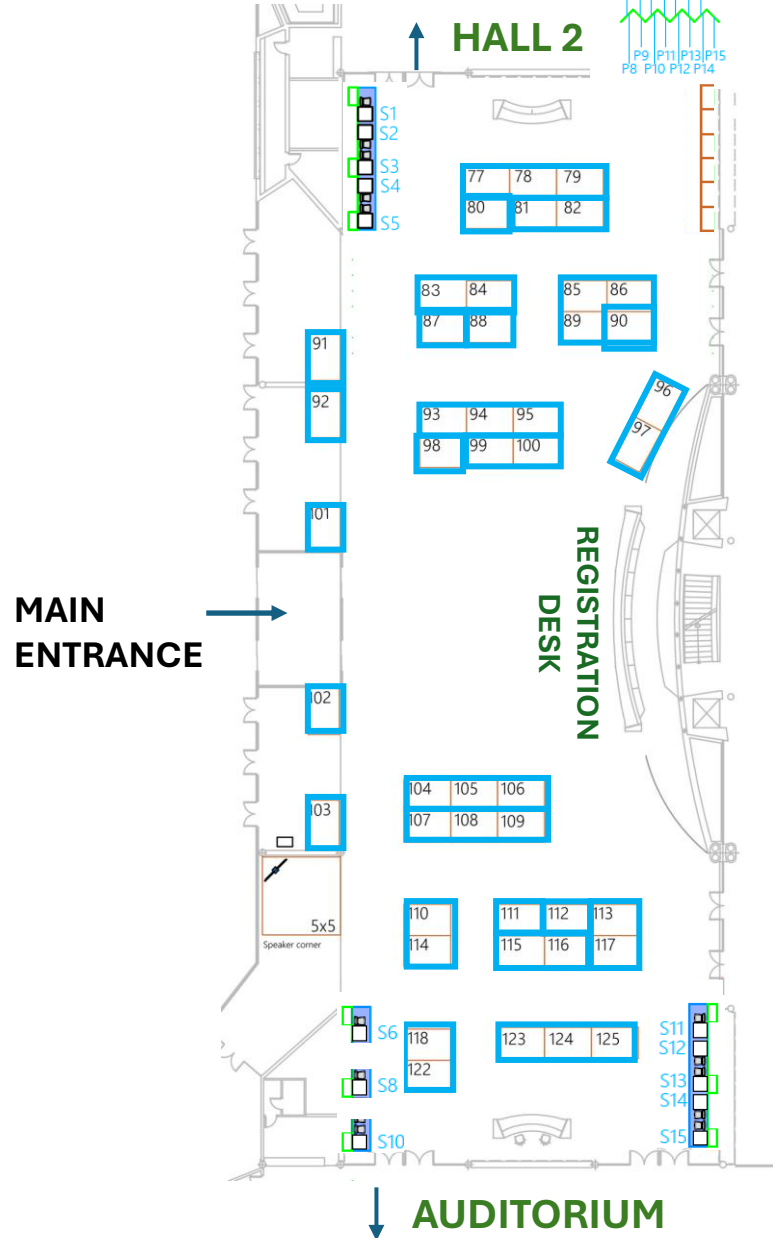

Málaga, Spain ■ 2-5 June 2026

EXHIBITION FLOOR PLAN – MAIN HALL

#	EXHIBITOR
77, 78, 79	Future Networks French Research Programme
80	IMEC/Ghent University - SMART-STRIP
81, 82	France 6G
83, 84	ROBUST-6G
85, 86, 89	CONNECT / JOINER
87	ETSI
88	Vodafone Intelligent Solutions España
90	EuCNC & 6G Summit 2027 Dublin
91	iTrust6G
92	CHEDDAR hub
93, 94, 95	Hellenic Telecommunications Organization S.A. / 6G-PATH
96, 97	Network Softwarization and Security Labs (NetsLab)
98	i2CAT
99, 100	Telefonica
101	University of Surrey
102	Rohde & Schwarz
103	Dekra
104, 105, 106	European Commission
107, 108, 109	Ericsson
110, 114	Nokia Solutions and Networks Oy
111	ISLAND
112	Software Radio Systems Limited (SRS)
113, 117	6G-EWOC
115, 116	NATWORK
118, 122	University of Málaga
123, 124, 125	6G-VERSUS / 6G Flagship

#	UNIVERSITY BOOTHS
S1	University College Dublin, Ireland
S2	Politehnica University Timișoara
S3	Instituto Politécnico de Castelo Branco (IPCB)
S4	University College Dublin, Ireland
S5	University of Surrey / United Kingdom
S6	University of Surrey, 6G Innovation Centre, UK
S8	Centre for Wireless Communication, University of Oulu, Finland
S10	Denmark
S11	TU Dortmund, Chair of Communication Networks
S12	Ghent University (IDLab)/ IMEC, Belgium
S13	IDLab-imec-University of Antwerp, Belgium
S14	University of York / UK
S15	University College Dublin, Ireland / TITAN

#	POSTER BOOTHS
P1	Future Network Services
P2	Future Network Services
P3	VariSAC
P4	Cheddar Hub
P5	8ra
P6	PAISES-6G
P7	PRIME-6G
P8	OPTI-6G
P9	6G REFERENCE
P10	6GTandem
P11	GENIUS
P12	PIONEERS-6G
P13	PROSPERO
P14	6G Holonet
P15	6G-CARE