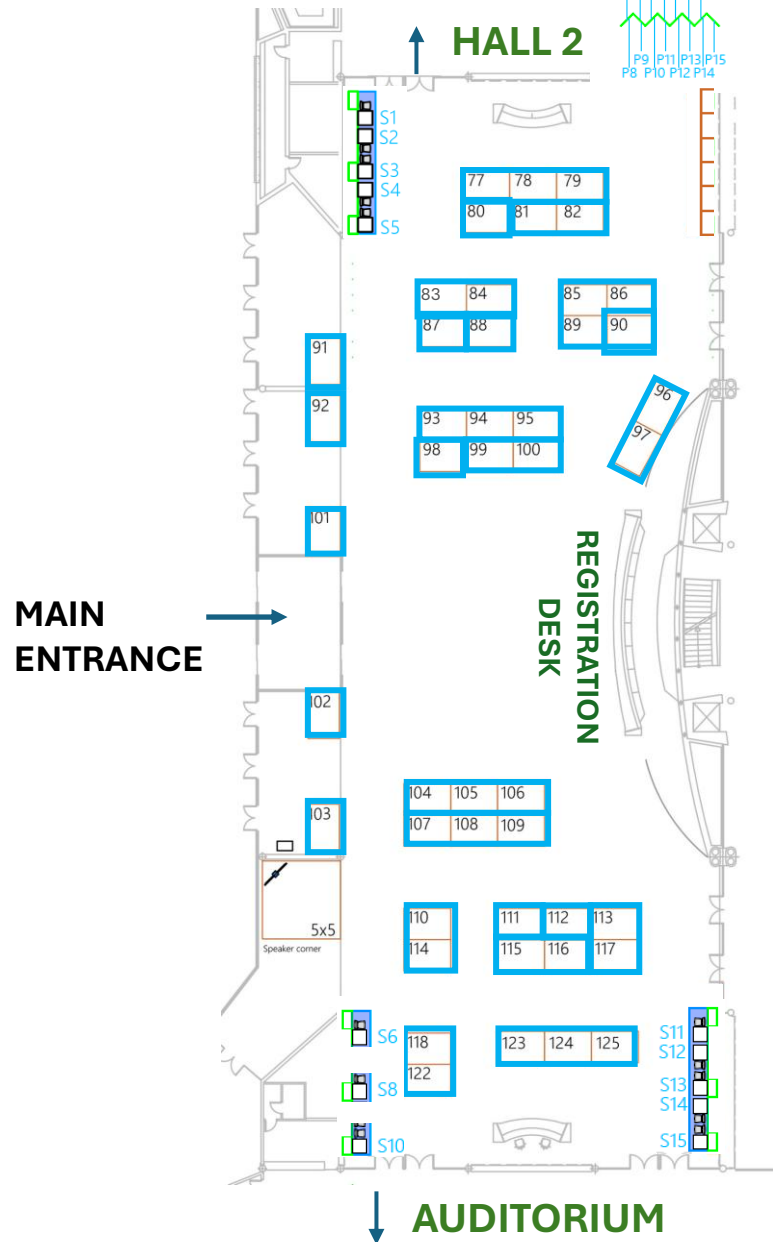

Málaga, Spain ■ 2-5 June 2026

EXHIBITION FLOOR PLAN – MAIN HALL

#	EXHIBITOR
77, 78, 79	Future Networks French Research Programme
80	IMEC/Ghent University - SMART-STRIP
81, 82	France 6G
83, 84	ROBUST-6G
85, 86, 89	CONNECT / JOINER
87	ETSI
88	Vodafone Intelligent Solutions España
90	EuCNC & 6G Summit 2027 Dublin
91	iTrust6G
92	CHEDDAR hub
93, 94, 95	Hellenic Telecommunications Organization S.A. / 6G-PATH
96, 97	Network Softwarization and Security Labs (NetsLab)
98	i2CAT
99, 100	Telefonica
101	University of Surrey
102	Rohde & Schwarz
103	Dekra
104, 105, 106	European Commission
107, 108, 109	Ericsson
110, 114	Nokia Solutions and Networks Oy
111	ISLAND
112	Software Radio Systems Limited (SRS)
113, 117	6G-EWOC
115, 116	NATWORK
118, 122	University of Málaga
123, 124, 125	6G-VERSUS / 6G Flagship

#	UNIVERSITY BOOTHS
S1	University College Dublin, Ireland
S2	Politehnica University Timișoara
S3	Instituto Politécnico de Castelo Branco (IPCB)
S4	University College Dublin, Ireland
S5	University of Surrey / United Kingdom
S6	University of Surrey, 6G Innovation Centre, UK
S8	Centre for Wireless Communication, University of Oulu, Finland
S10	Denmark
S11	TU Dortmund, Chair of Communication Networks
S12	Ghent University (IDLab)/ IMEC, Belgium
S13	IDLab-imec-University of Antwerp, Belgium
S14	University of York / UK
S15	University College Dublin, Ireland / TITAN

#	POSTER BOOTHS
P1	Future Network Services
P2	Future Network Services
P3	VariSAC
P4	Cheddar Hub
P5	8ra
P6	PAISES-6G
P7	PRIME-6G
P8	OPTI-6G
P9	6G REFERENCE
P10	6GTandem
P11	GENIUS
P12	PIONEERS-6G
P13	PROSPERO
P14	6G Holonet
P15	6G-CARE